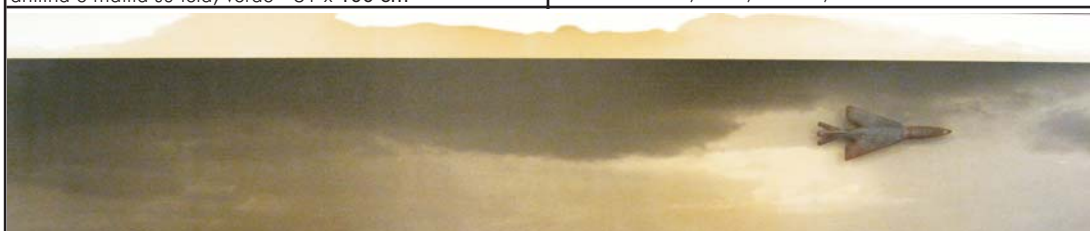

Jacob Hashimoto - 2008
Untitled - (dettaglio)
Bambù, carta, acrilico, dacron - 148 x 117 x 20 cm

Nataraj Sharma - 2007
Keyseri 1 (dettaglio), Tecnica mista, ferro, getto d'inchiostro, vernice su carta su cartone - 111,5 x 171 cm